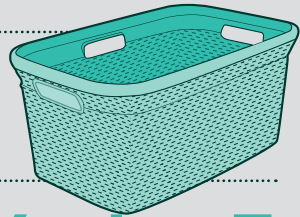

LAUNDRY

HAMPER & BASKET

LAUNDRY
BASKETS

S * T * Y * L * E